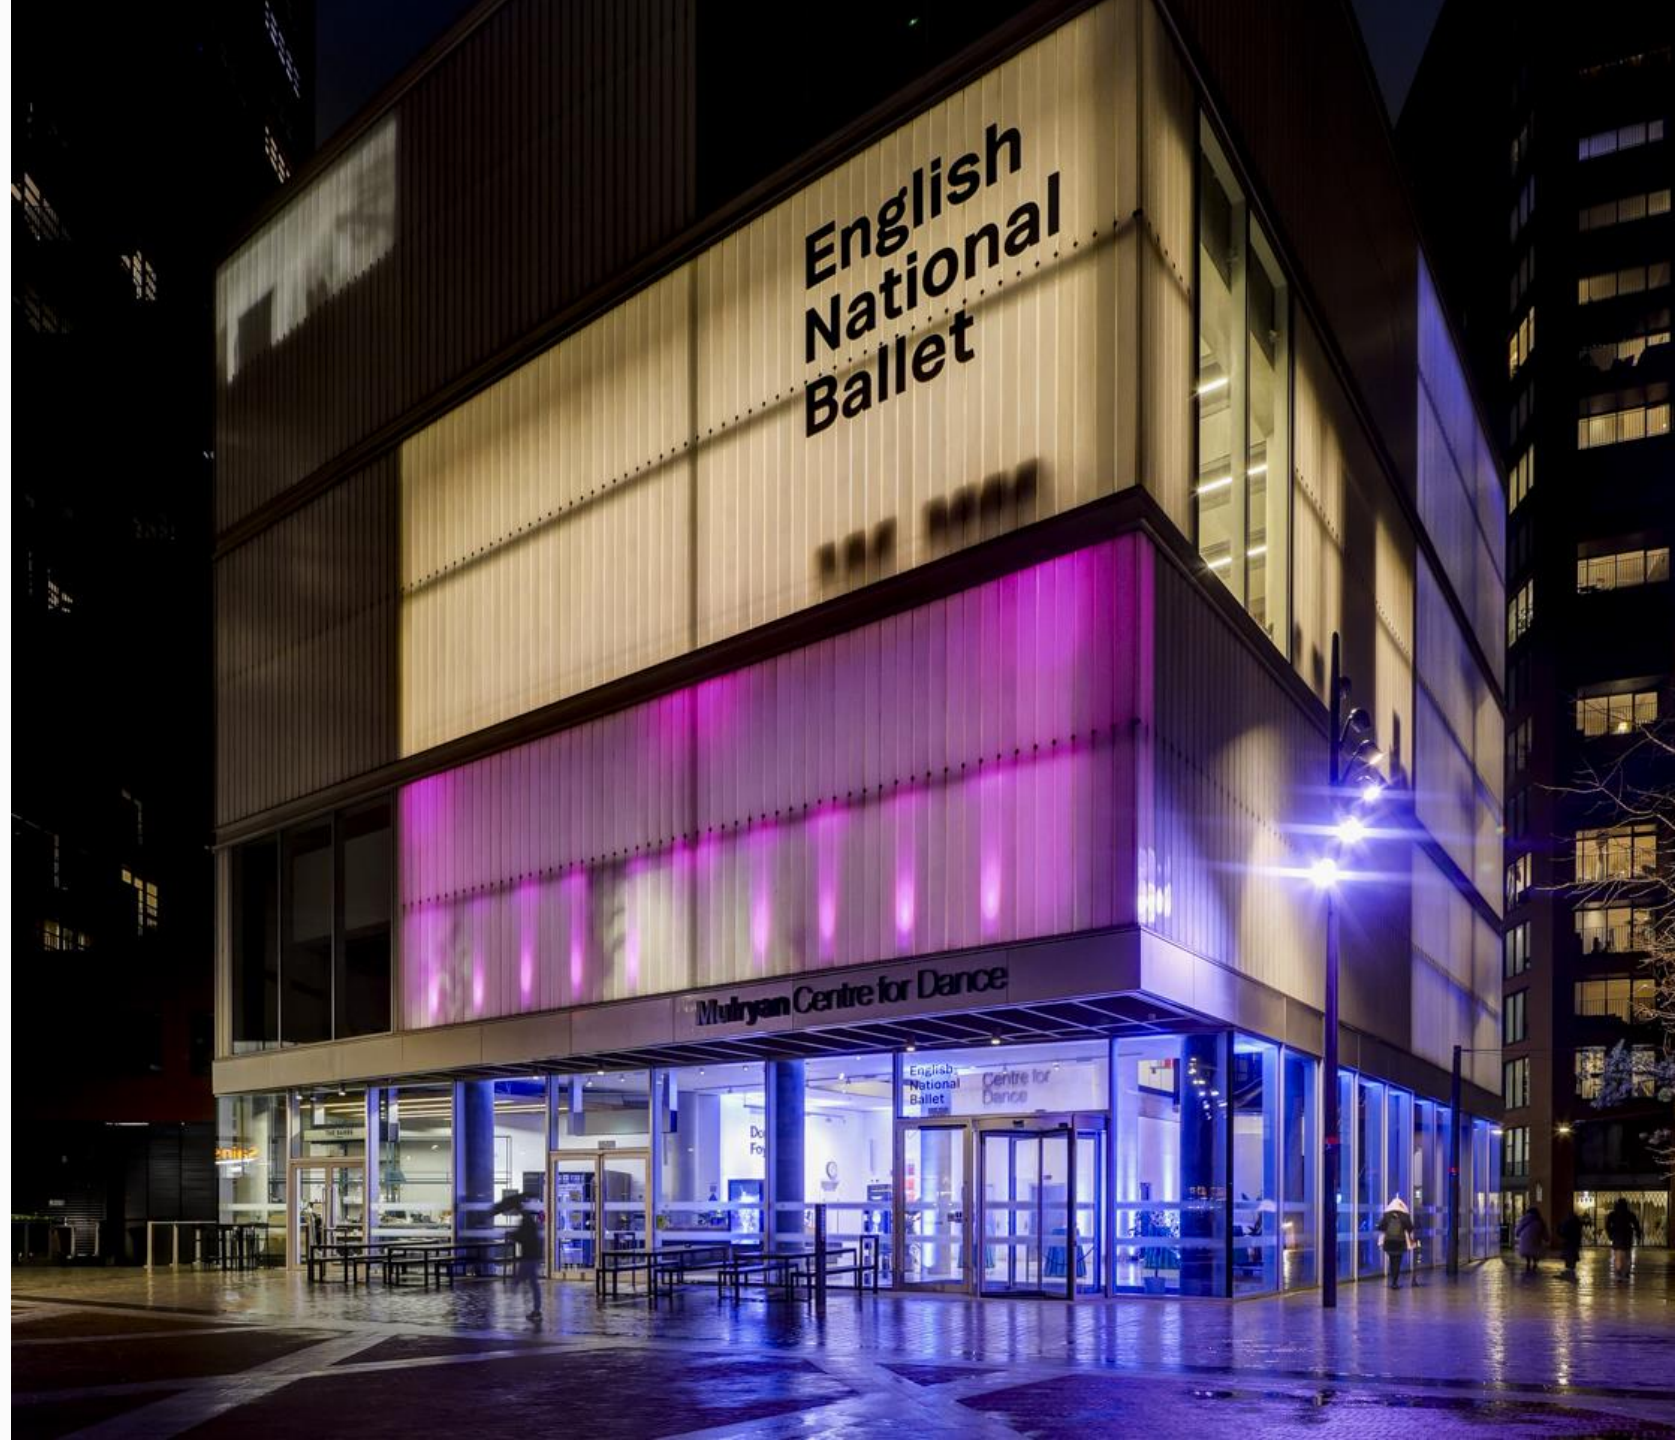

The Mulryan Centre for Dance, home of **English National Ballet**

Our creative spaces at the Mulryan Centre for Dance offer the perfect backdrop to bring your visions to life.

Winner of the RIBA National Award for Architecture 2021, the building is home to English National Ballet and offers production, rehearsal and event facilities. Our building is just a 5-minute tube journey from Canary Wharf, 3-minute walk from Canning Town, and has easy vehicular access.

With many contemporary hospitality spaces, and a Production Studio including a full fly tower, the English National Ballet at London City Island offers spaces in which to entertain clients in a world class creative environment.